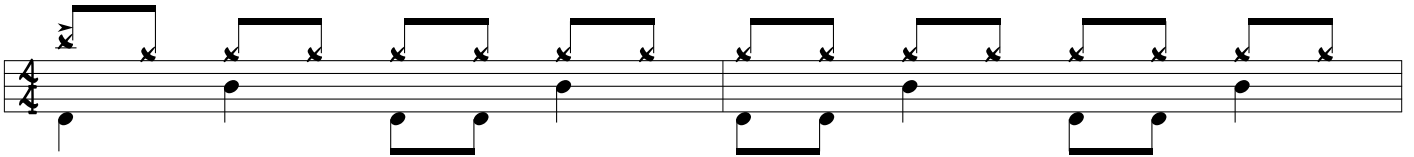

♩ = 94

Couplet

Refrain

Couplet

Musical staff with 4/4 time signature. The staff contains a sequence of eighth notes with 'x' marks above them, followed by two measure rests (indicated by a double slash and a vertical line), and a final melodic phrase.

Refrain

Musical staff for the Refrain section. It starts with eighth notes and 'x' marks, followed by two measure rests, and ends with a 3/4 time signature change.

Musical staff with 4/4 time signature, featuring a sequence of eighth notes with 'x' marks above them.

SOLO

Musical staff for the SOLO section, starting with eighth notes and 'x' marks, followed by two measure rests.

Musical staff for the SOLO section, starting with eighth notes and 'x' marks, followed by a 2/4 time signature change.

Musical staff with 4/4 time signature, featuring a sequence of eighth notes with 'x' marks above them, followed by three measure rests.

Musical staff with 4/4 time signature, featuring a sequence of eighth notes with 'x' marks above them, followed by two measure rests and a melodic phrase.