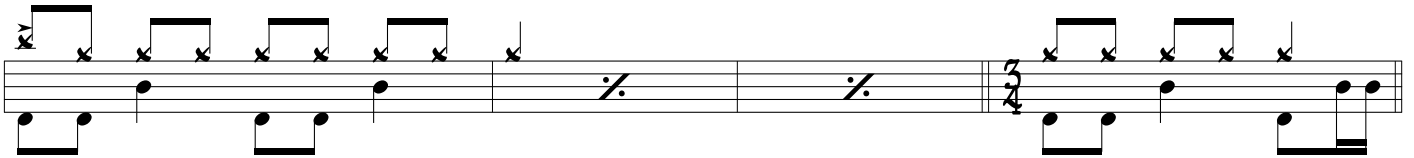

♩ = 94

Couplet

Refrain

Couplet

Musical staff with 4/4 time signature. The staff contains a sequence of eighth notes with 'x' marks above them, followed by two measure rests (indicated by a double slash and a vertical line), and a final melodic phrase.

Refrain

Musical staff for the Refrain section. It starts with eighth notes and 'x' marks, followed by two measure rests, and ends with a 3/4 time signature change.

Musical staff with 4/4 time signature, featuring a sequence of eighth notes with 'x' marks above them.

Musical staff with 4/4 time signature, featuring a sequence of eighth notes with 'x' marks above them, followed by three measure rests.

Musical staff with 4/4 time signature, featuring a sequence of eighth notes with 'x' marks above them, followed by two measure rests and a melodic phrase.

Musical staff with 4/4 time signature, featuring a sequence of eighth notes with 'x' marks above them, followed by a 3/4 time signature change.

Musical staff with 4/4 time signature, featuring a sequence of eighth notes with 'x' marks above them, numbered 1 through 4, followed by a 'Net' section.