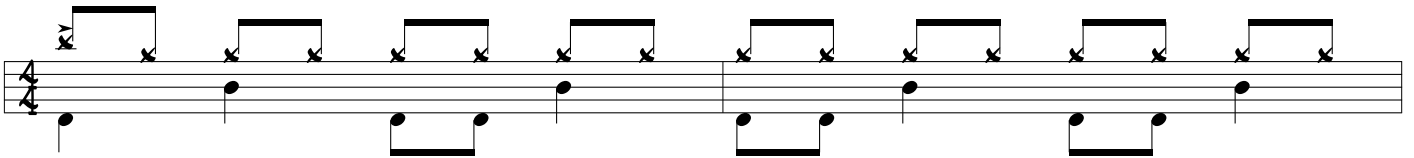

♩ = 94

Couplet

Refrain

Couplet

Musical staff with 4/4 time signature. The staff contains a sequence of eighth notes with 'x' marks above them, followed by two measure rests (indicated by a double slash and a vertical line), and a final melodic phrase.

Refrain

Musical staff for the Refrain section. It starts with eighth notes and 'x' marks, followed by two measure rests, and ends with a 3/4 time signature change.

Musical staff with 4/4 time signature, featuring a sequence of eighth notes with 'x' marks above them.

SOLO

Musical staff for the SOLO section, starting with eighth notes and 'x' marks, followed by two measure rests.

Musical staff for the SOLO section, starting with eighth notes and 'x' marks, followed by a 2/4 time signature change.

Musical staff with 4/4 time signature, featuring a sequence of eighth notes with 'x' marks above them, followed by three measure rests.

Musical staff with 4/4 time signature, featuring a sequence of eighth notes with 'x' marks above them, followed by two measure rests and a melodic phrase.