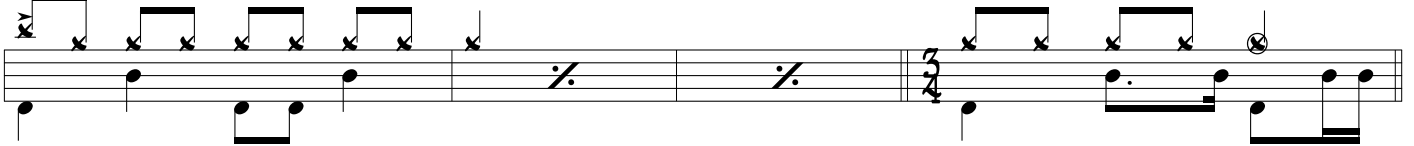

♩ = 94

Couplet

Refrain

Couplet

Musical staff with 4/4 time signature. The staff contains a sequence of eighth notes with 'x' marks above them, followed by two measure rests (indicated by a double slash and a vertical line), and a final melodic phrase.

Refrain

Musical staff for the Refrain section. It starts with eighth notes and 'x' marks, followed by two measure rests, and ends with a 3/4 time signature change.

Musical staff with 4/4 time signature, featuring a sequence of eighth notes with 'x' marks above them.

Musical staff with 4/4 time signature, featuring a sequence of eighth notes with 'x' marks above them, followed by three measure rests.

Musical staff with 4/4 time signature, featuring a sequence of eighth notes with 'x' marks above them, followed by two measure rests and a melodic phrase.

Musical staff with 4/4 time signature, featuring a sequence of eighth notes with 'x' marks above them, followed by a 3/4 time signature change.

Musical staff with 4/4 time signature, featuring a sequence of eighth notes with 'x' marks above them, numbered 1 through 4, followed by a 'Net' section.